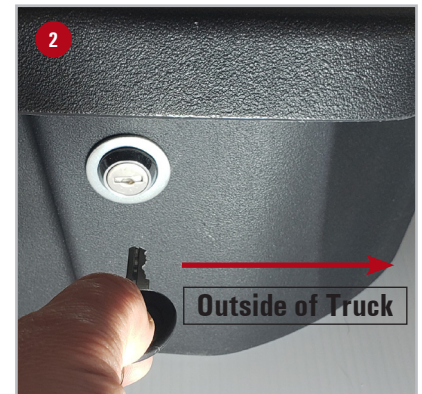

Driver's Side